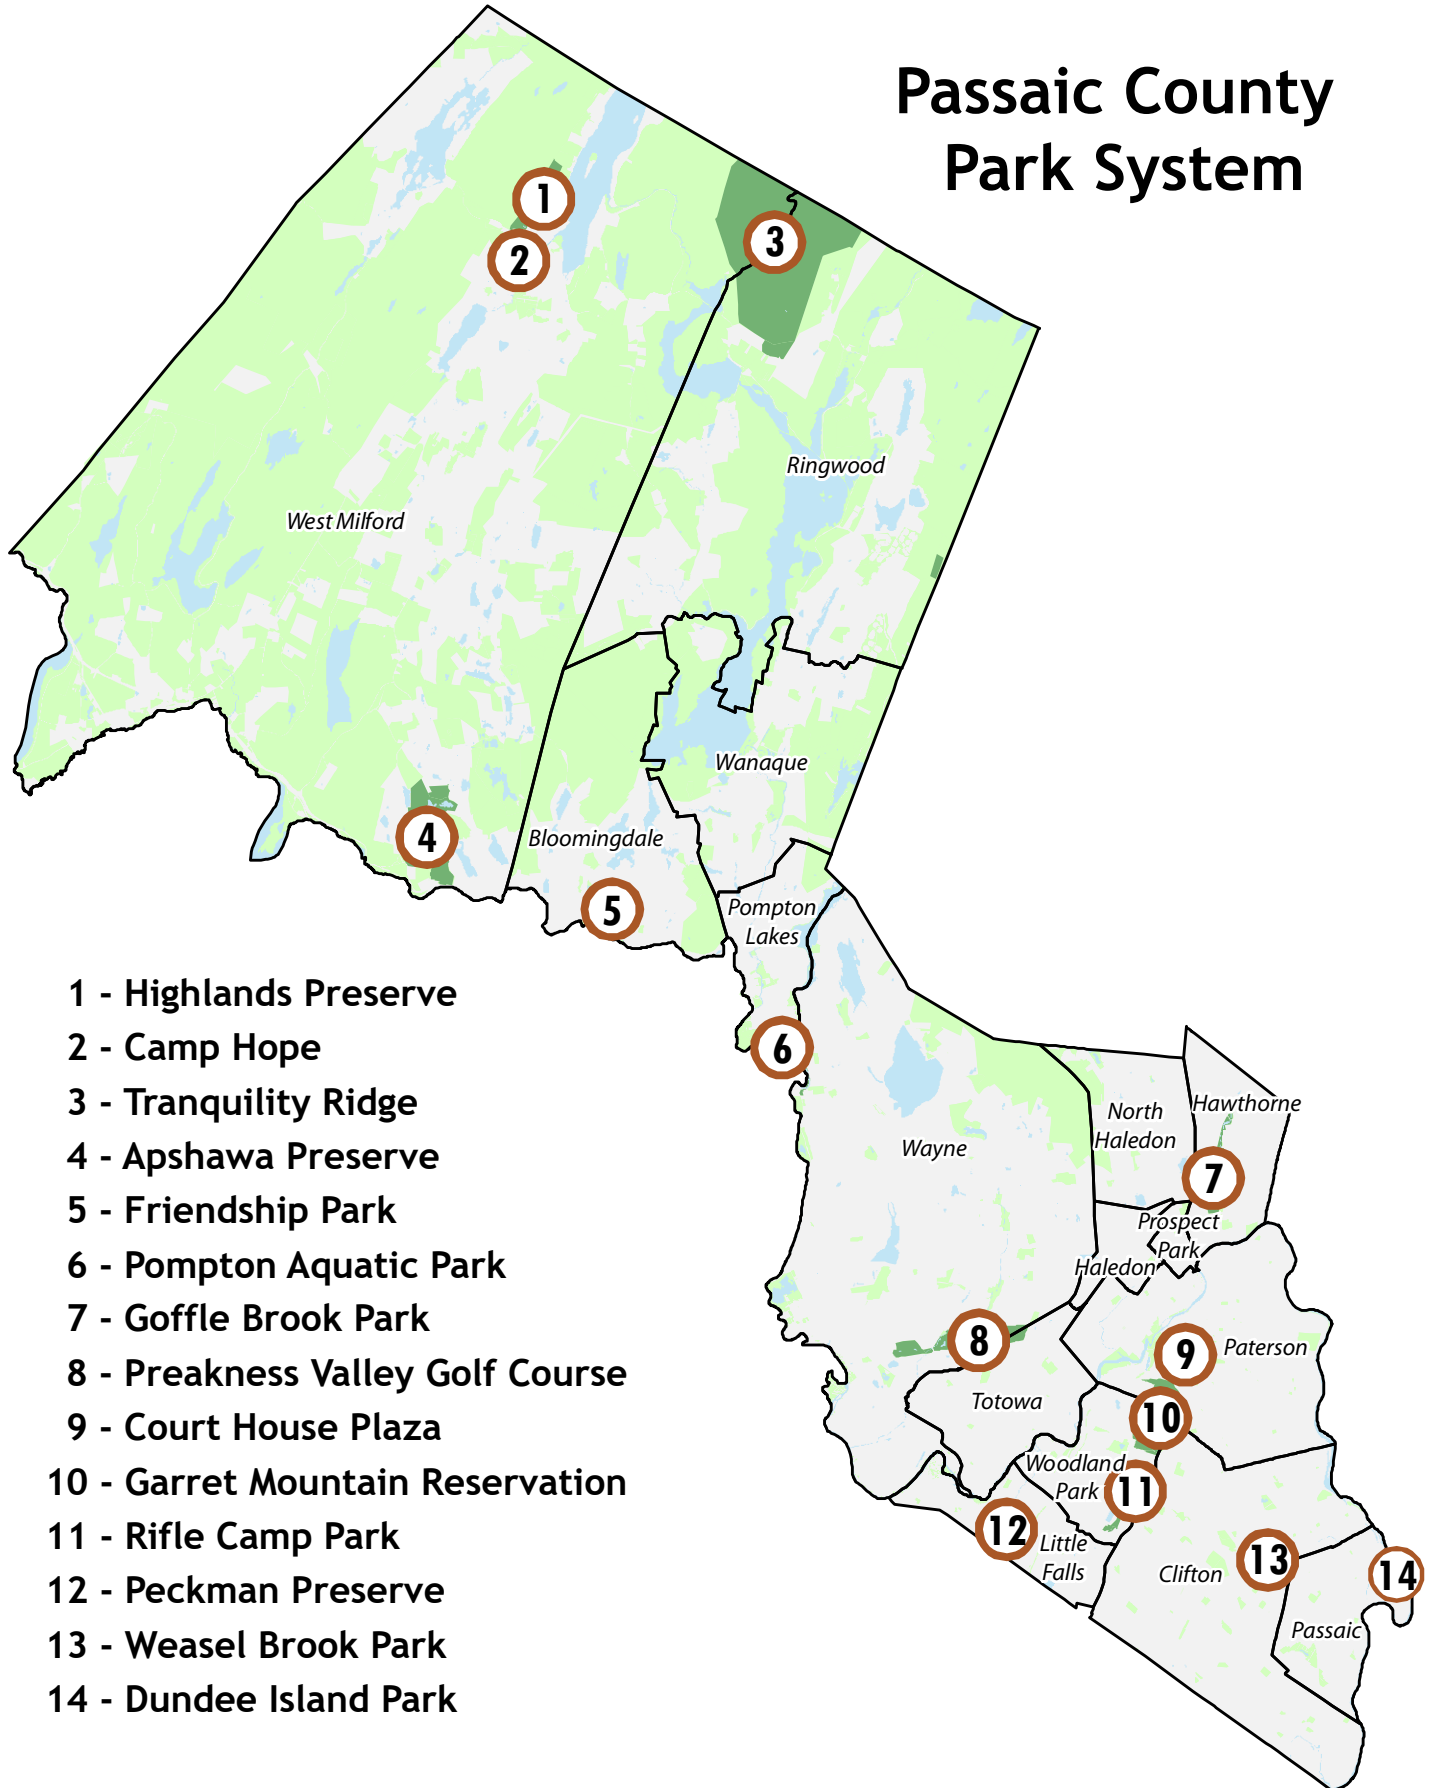

Passaic County Park System

- 1 - Highlands Preserve
- 2 - Camp Hope
- 3 - Tranquility Ridge
- 4 - Apshawa Preserve
- 5 - Friendship Park
- 6 - Pompton Aquatic Park
- 7 - Goffle Brook Park
- 8 - Preakness Valley Golf Course
- 9 - Court House Plaza
- 10 - Garret Mountain Reservation
- 11 - Rifle Camp Park
- 12 - Peckman Preserve
- 13 - Weasel Brook Park
- 14 - Dundee Island Park